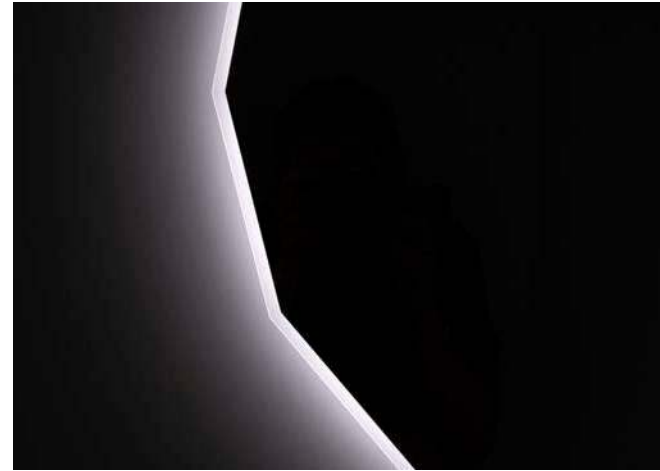

URANO

CM	W LED	LUMENS	W ANTIVAHO W DEFOGGER
60	16.8	1680	10
80	21.7	2170	16