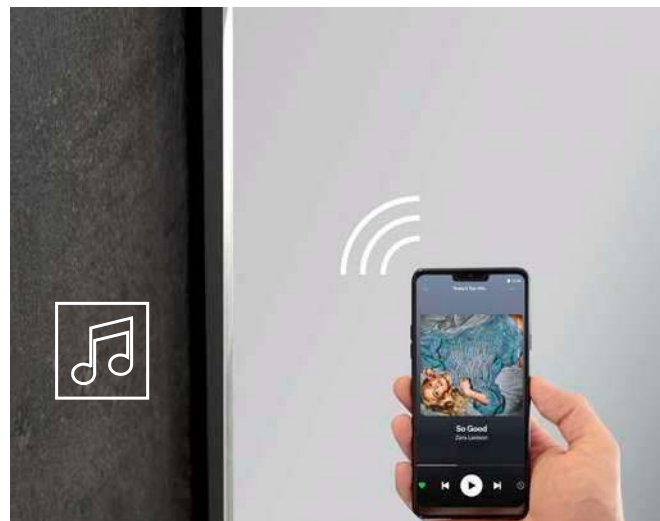

DAPHNE

CM	W LED	LUMENS	W ANTIVAHU/OPC, W DEFOGGER/OPT.
60X60	13.6	1360	16
80X60	13.6	1360	30
100X60	13.6	1360	46
120X60	13.6	1360	70

Producto disponible a medida
Measures available on request

Opciones / Options :

Ficha técnica / Technical sheet :